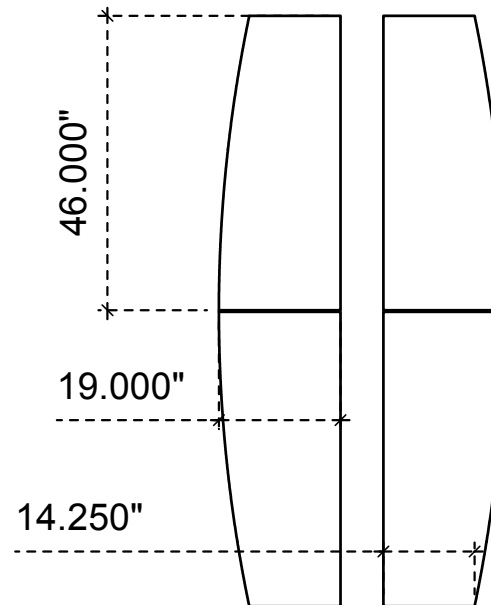

Order # 31706
Graphic Dimensions

Classic Exhibits

Ph: 866.652.2100
Fx: 503.652.7084

Drawing Number: 31706
Distributor Name: Smash Hit Displays
Client Name: Barcelo's

Attention: Larry
Date:
Prepared By: Bob Beuhl