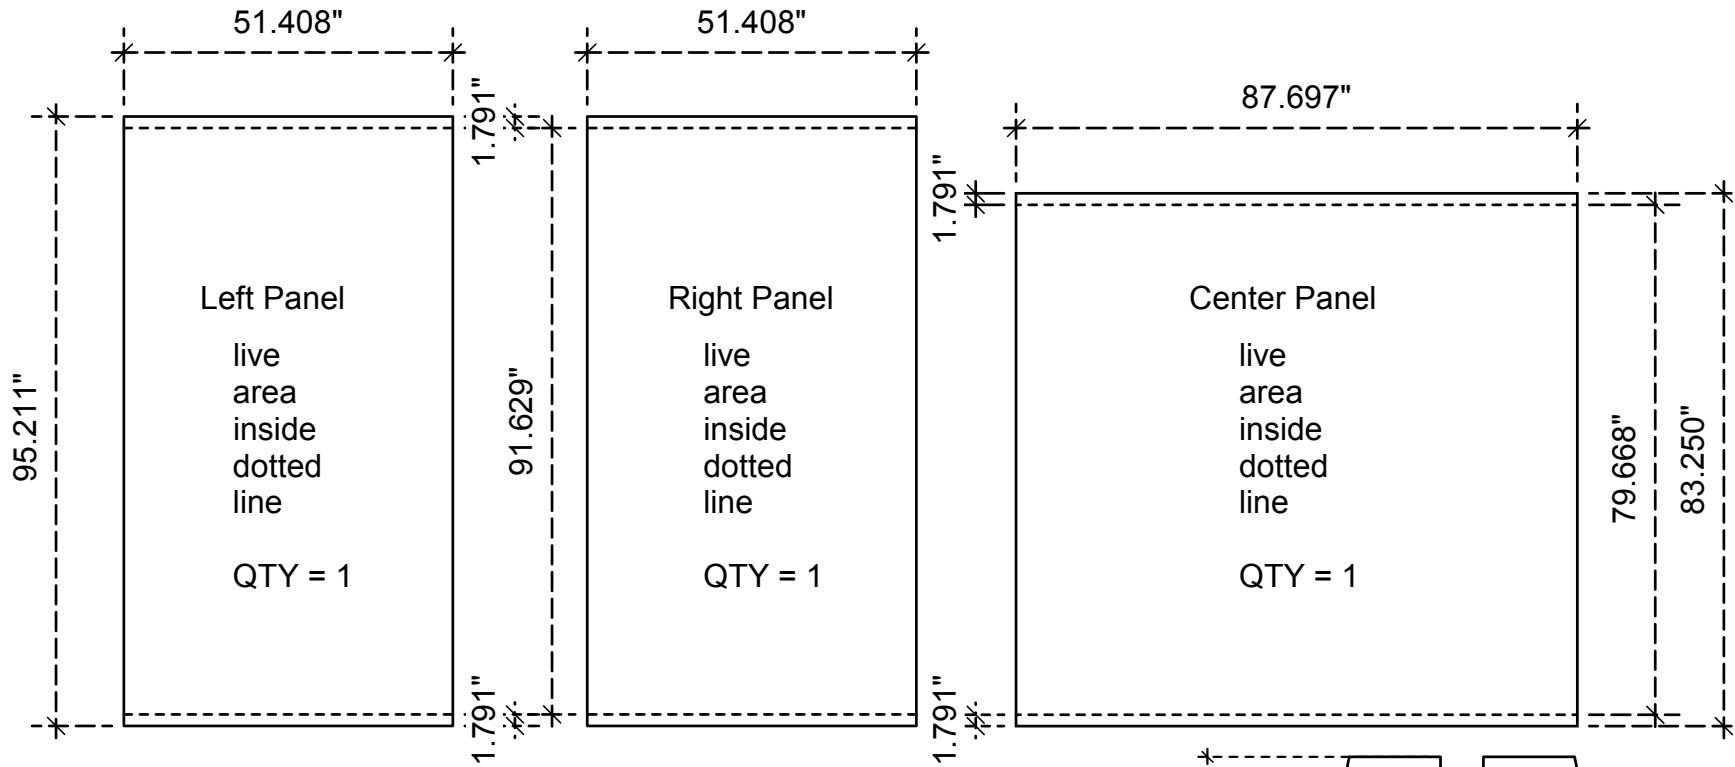

Order # 31706
Graphic Dimensions

Classic Exhibits

Ph: 866.652.2100
Fx: 503.652.7084

Drawing Number: 31706
Distributor Name: Smash Hit Displays
Client Name: Barcelo's

Attention: Larry
Date:
Prepared By: Bob Beuhl